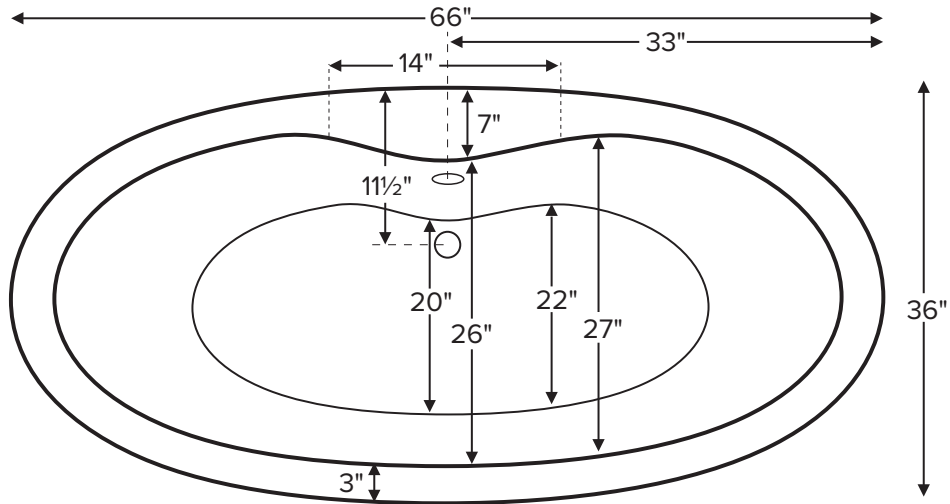

R6636OFSX
66" x 36" x 21.75"

GENERAL SPECIFICATIONS:

Installation: Freestanding
Material: Acrylic
Soaker Weight: 130 lbs / 58.97 kg
Maximum Fill: 71 gal to overflow

NOTE: Filling this tub to the maximum may require an above average size or dedicated water heater.

Features a 7" wide flat deck surface on the drain side for mounting faucetry.

IMPORTANT ORDERING & INSTALLATION INFORMATION:

- Freestanding tub is designed to install on a finished floor that is flat and level.
- Tub has room on drain side between the tub walls for waste & overflow and faucet valve installation.
- Tub includes an access panel (standard) behind the waste & overflow for plumbing connections or Virtual Spout installation.
- Access panel dimensions vary according to tub model and design. Please consider access panel visibility before ordering and when planning final installation position.
- The Virtual Spout is installed below the water level of the tub. Reliance supplies a Wilkins dual check valve and an Acme in-wall atmospheric vent to prevent backsiphonage. Some areas of the country require additional backflow prevention when water is introduced to the bath below the water level. Please check local codes.

• Before discarding tub crate, check for accessories that may be packaged inside.
• All product measurements are $\pm 1/2"$.
• Specifications and configurations are subject to change without notice.
• Measurements herein supersede all others published prior to publication date below.