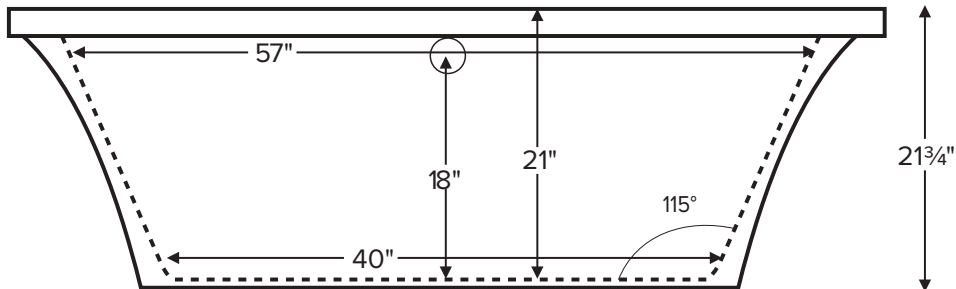

R6636OFSX
66" x 36" x 21.75"

GENERAL SPECIFICATIONS:

Installation: Freestanding
Material: Acrylic
Soaker Weight: 130 lbs / 58.97 kg
Maximum Fill: 71 gal to overflow

NOTE: Filling this tub to the maximum may require an above average size or dedicated water heater.

Features a 7" wide flat deck surface on the drain side for mounting faucetry.

IMPORTANT ORDERING & INSTALLATION INFORMATION:

- Freestanding tub is designed to install on a finished floor that is flat and level.
- Tub has room on drain side between the tub walls for waste & overflow and faucet valve installation.
- Tub includes an access panel (standard) behind the waste & overflow for plumbing connections or Virtual Spout installation.
- Access panel dimensions vary according to tub model and design. Please consider access panel visibility before ordering and when planning final installation position.
- The Virtual Spout is installed below the water level of the tub. Reliance supplies a Wilkins dual check valve and an Acme in-wall atmospheric vent to prevent backsiphonage. Some areas of the country require additional backflow prevention when water is introduced to the bath below the water level. Please check local codes.

• Before discarding tub crate, check for accessories that may be packaged inside.
• All product measurements are $\pm 1/2"$.
• Specifications and configurations are subject to change without notice.
• Measurements herein supersede all others published prior to publication date below.